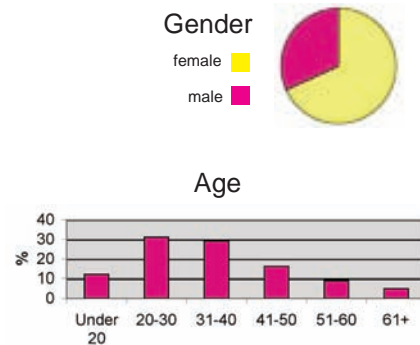

Illustrated Profile

Production/Delivery Costs

Email	£35
Disk	£35
Self-Adhesive Labels	£10 per '000
Key Coding	£4 per '000
Run-on Charge	£10 per '000
Delivery (UK)	£30
Delivery (Overseas)	£45
Delivery within 2 days (additional charge)	£50

Useful Info

- [Check out www.devilcards.com](http://www.devilcards.com)
- This file is updated on a quarterly basis
- This file has been seeded
- This file has been MPS cleaned

Restrictions

- Sample mail piece submitted for approval
- Minimum order 5,000
- One-time usage only
- List rental agreement must be signed by mailer
- First time rental must be prepaid
- Brokerage commission rates are offered on a reciprocal basis where applicable
- Full terms and conditions available on request