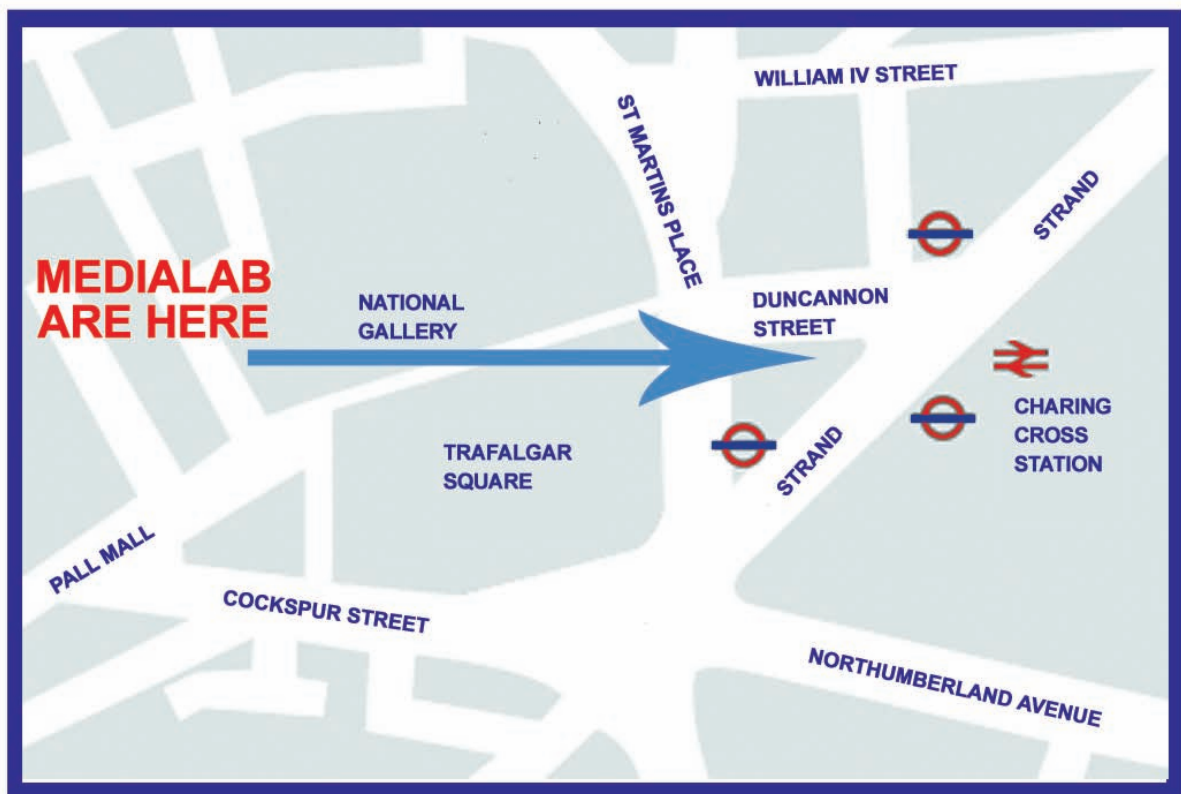

MediaLab comprises of ListLab - InsertLab - e-Lab - PrintLab - CreativeLab - DataLab

MediaLab

Golden Cross House
The Strand
8 Duncannon Street
London
WC2N 4JF

WHERE TO FIND US

By tube or rail:

We are located on Duncannon Street, close to Trafalgar Square. The nearest tube is Charing Cross which is on the Bakerloo and Northern lines.

It is also possible to get British Rail trains to Charing Cross station.

The entrance to Golden Cross House is 8 Duncannon Street and you will find us on the 4th floor.

020 7484 8686 www.listlab.com

Golden Cross House, The Strand, 8 Duncannon Street, London, WC2N 4JF